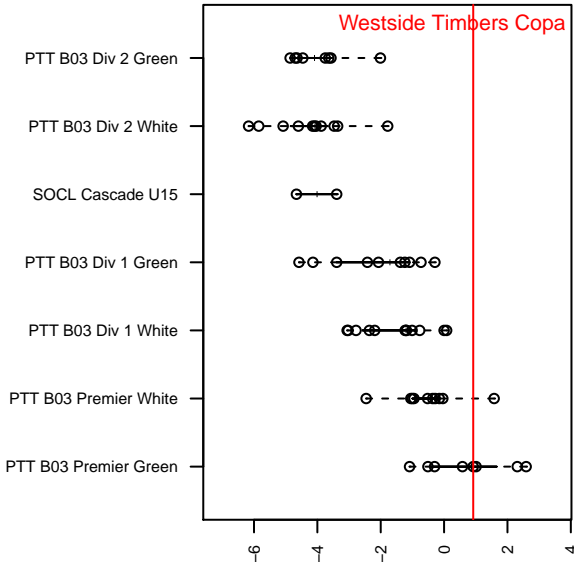

**attack and defense rating
relative to others at age
and all opponents in last 13 months**