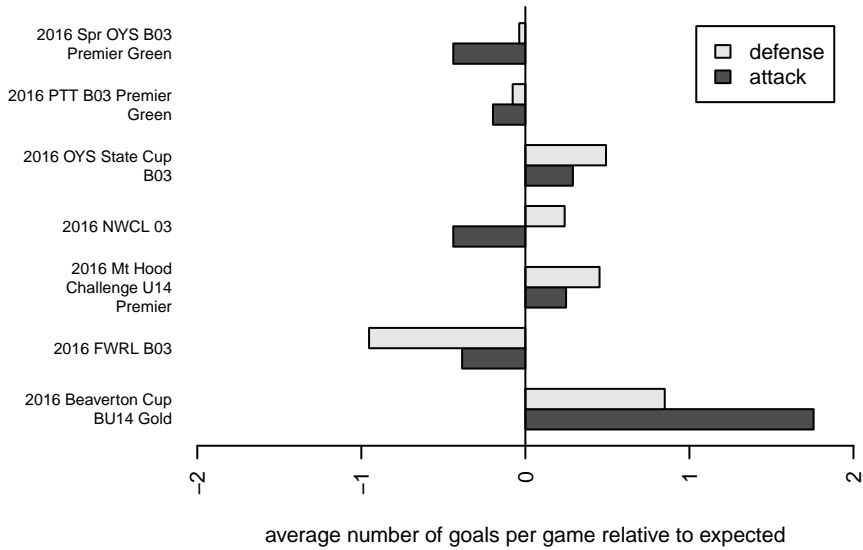

Performance relative to 13 month average