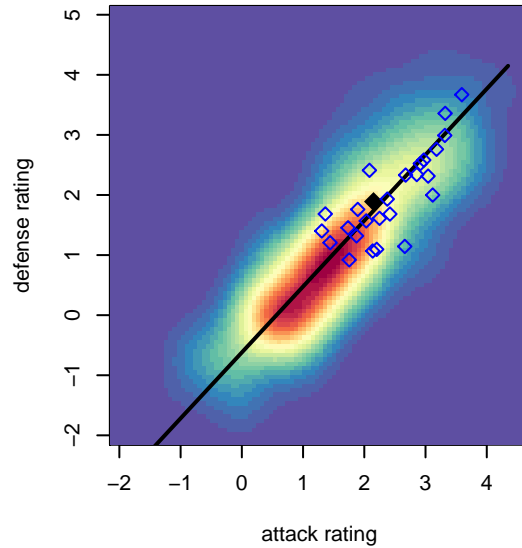

**attack and defense rating
relative to others at age
and all opponents in last 13 months**