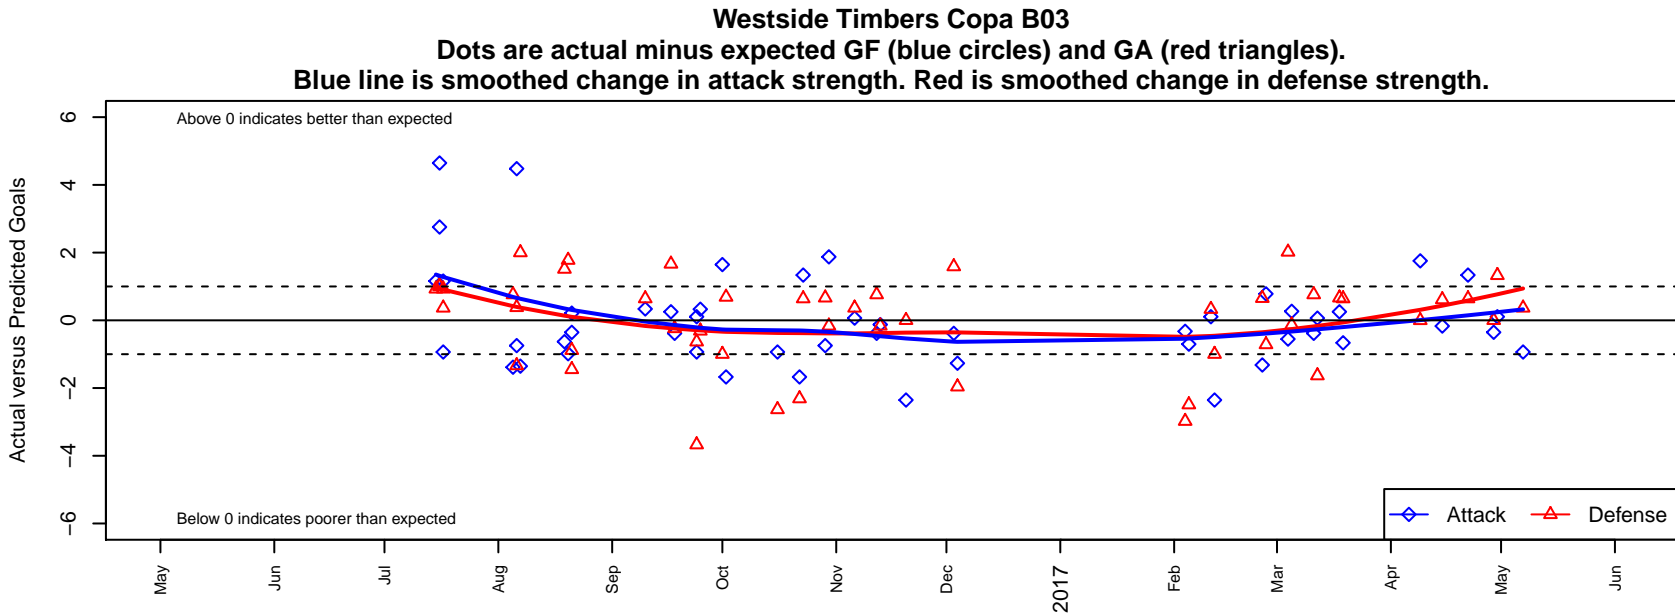

Westside Timbers Copa B03

Westside Timbers
 Beaverton, OR
 B03 total strength=1383
 attack=8.59 defense=6.62
 fall league = PTT B03 Premier Green
 spr league = Spr OYS B03 Premier Green

alt names used:
 WT 03B Copa
 Westside Timbers 03B Copa
 Westside Timbers 03B Copa FWRL
 WESTSIDE TIMBERSWT B03 COPA
 Westside Timbers 03B Copa
 Westside Timbers 03B Copa FWRL
 Westside Timbers 03B Copa FWRL
 Westside Timbers 03B Copa FWRL

Venues played:
 2016 Beaverton Cup BU14 Gold
 2016 Mt Hood Challenge U14 Premier
 2016 NWCL 03
 2016 PTT B03 Premier Green
 2016 FWRL B03
 2016 Spr OYS B03 Premier Green
 2016 OYS State Cup B03

**attack and defense variance (black dot)
relative to other teams
and top 10 in region**