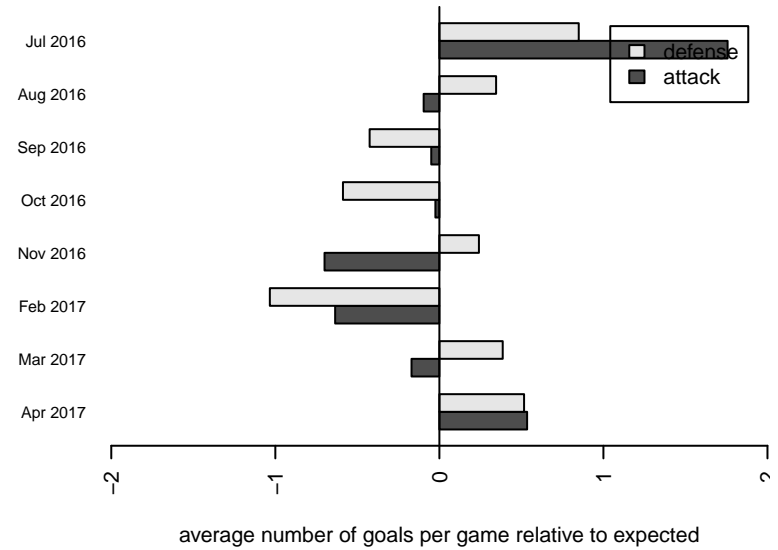

Performance relative to 13 month average